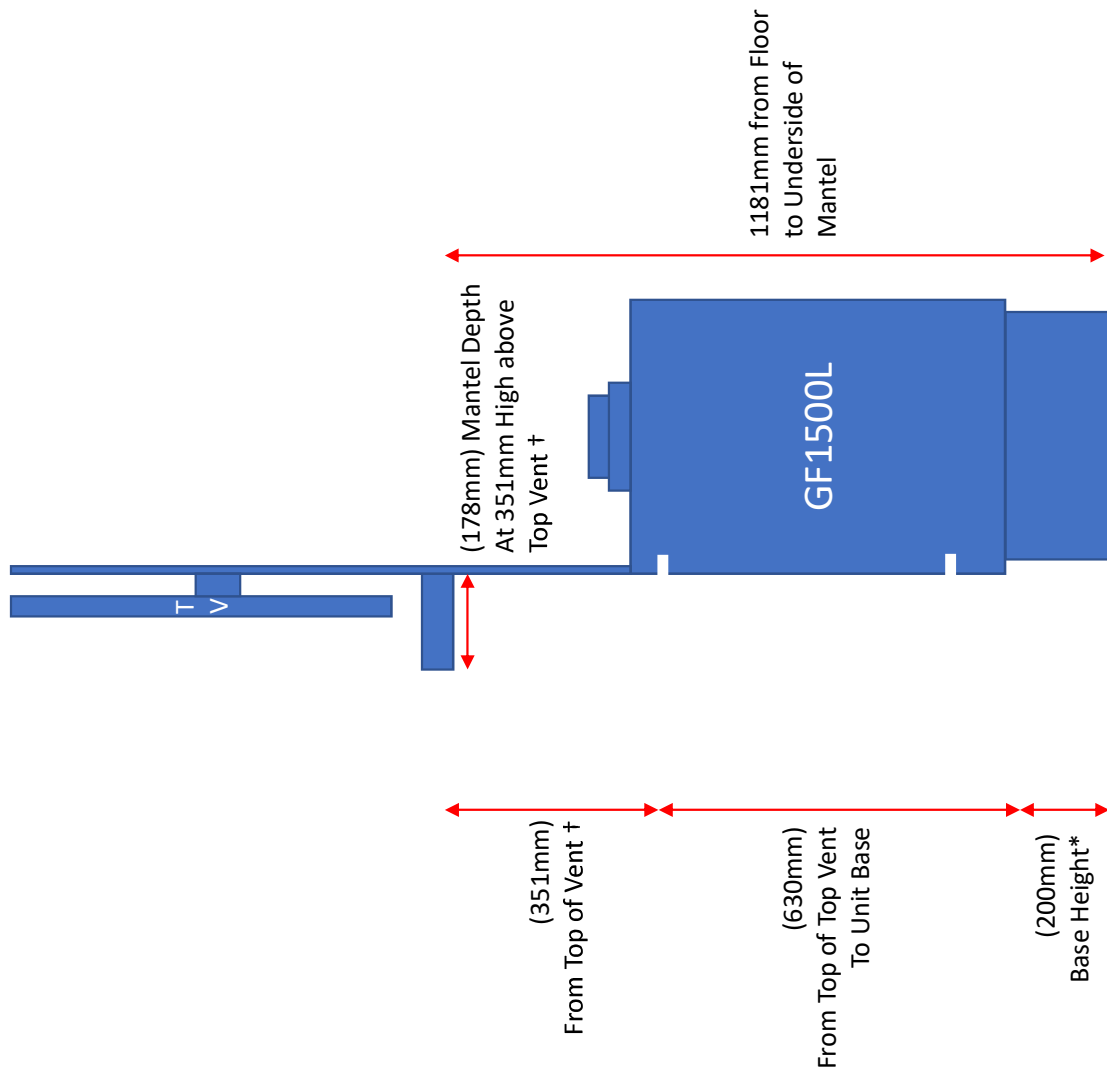

Regency GF1500L Mantel/TV Clearances (Front View)

*Recommended Height, can be adjusted
† Minimum Value, can not be lower

Regency GF1500L Mantel/TV Clearances Forward Finish (Side View)

*Recommended Height, can be adjusted
† Minimum Value, can not be lower

Regency GF1500L Mantel/TV Clearances Flush Finish (Side View)

*Recommended Height, can be adjusted
+ Minimum Value, can not be lower