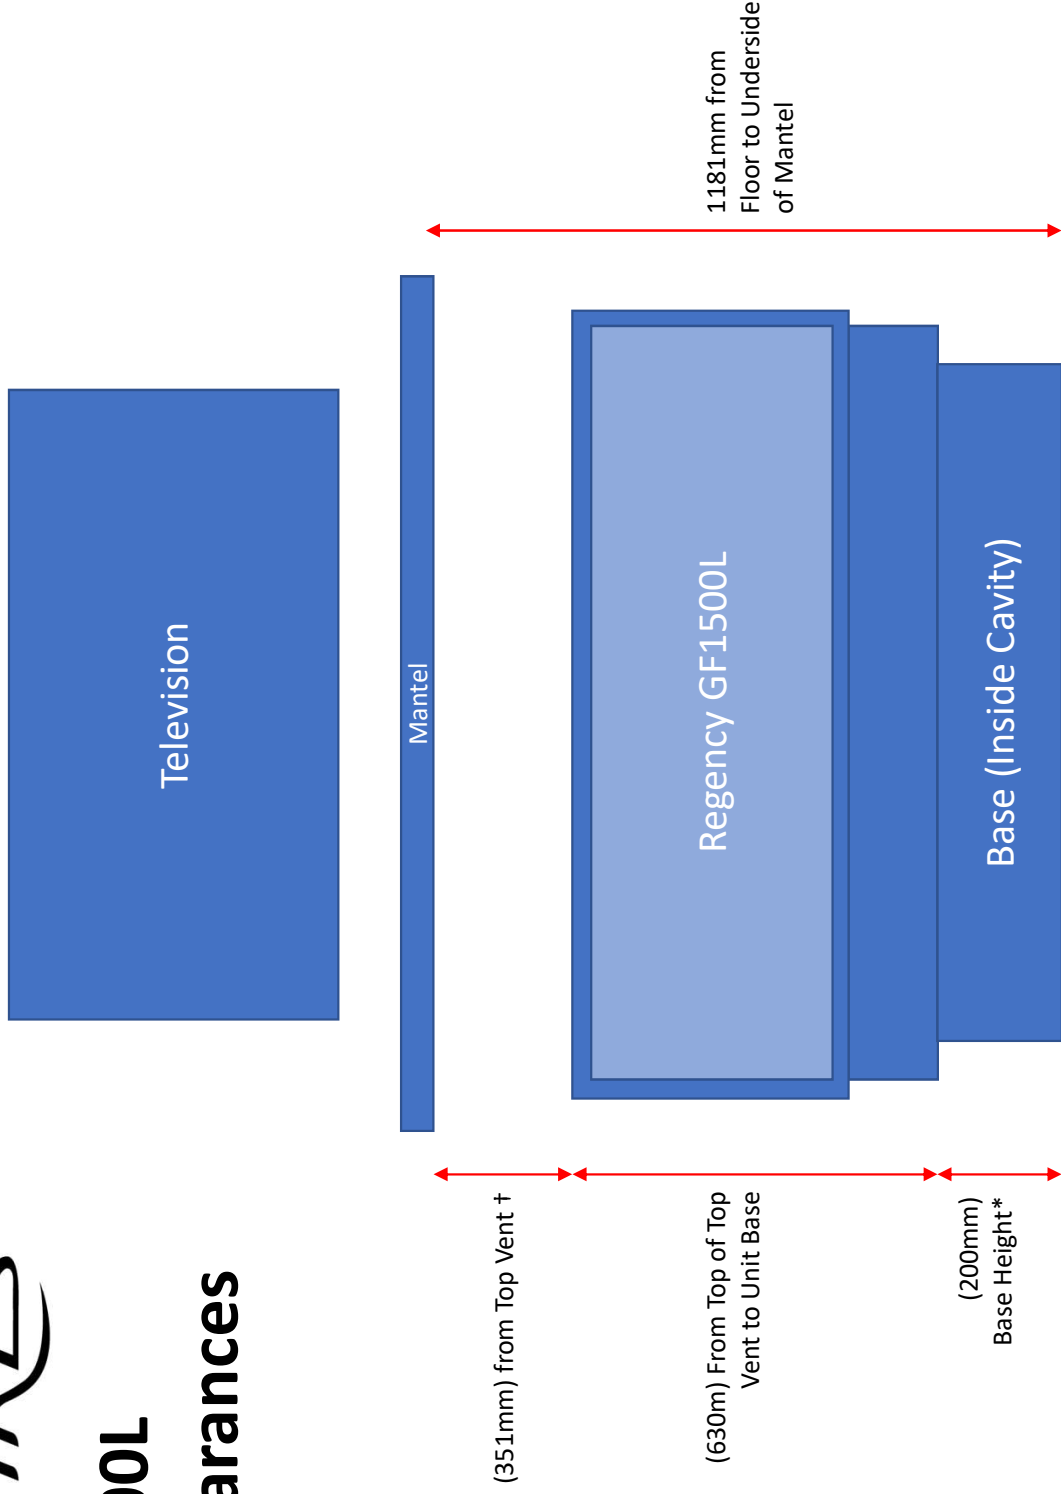

Regency GF1500L Mantel/TV Clearances (Front View)

*Recommended Height, can be adjusted
† Minimum Value, can not be lower

Regency GF1500L Mantel/TV Clearances Forward Finish (Side View)

*Recommended Height, can be adjusted
† Minimum Value, can not be lower

Regency GF1500L Mantel/TV Clearances Flush Finish (Side View)

*Recommended Height, can be adjusted
+ Minimum Value, can not be lower