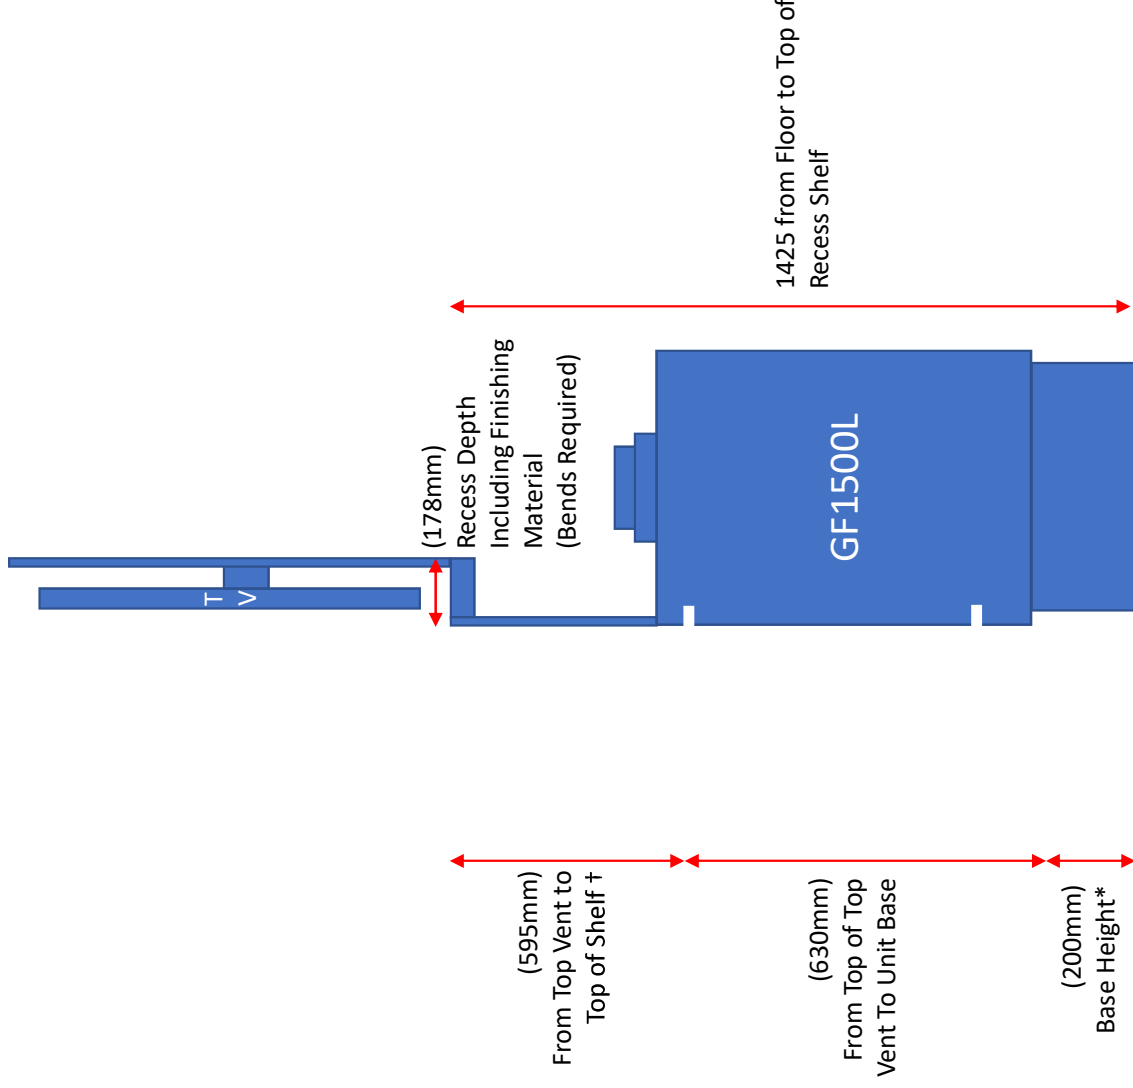

Regency GF1500L Mantel/TV Clearances (Front View)

*Recommended Height, can be adjusted
† Minimum Value, can not be lower

Regency GF1500L Mantel/TV Clearances Forward Finish (Side View)

*Recommended Height, can be adjusted
† Minimum Value, can not be lower

Regency GF1500L Mantel/TV Clearances Flush Finish (Side View)

*Recommended Height, can be adjusted
+ Minimum Value, can not be lower